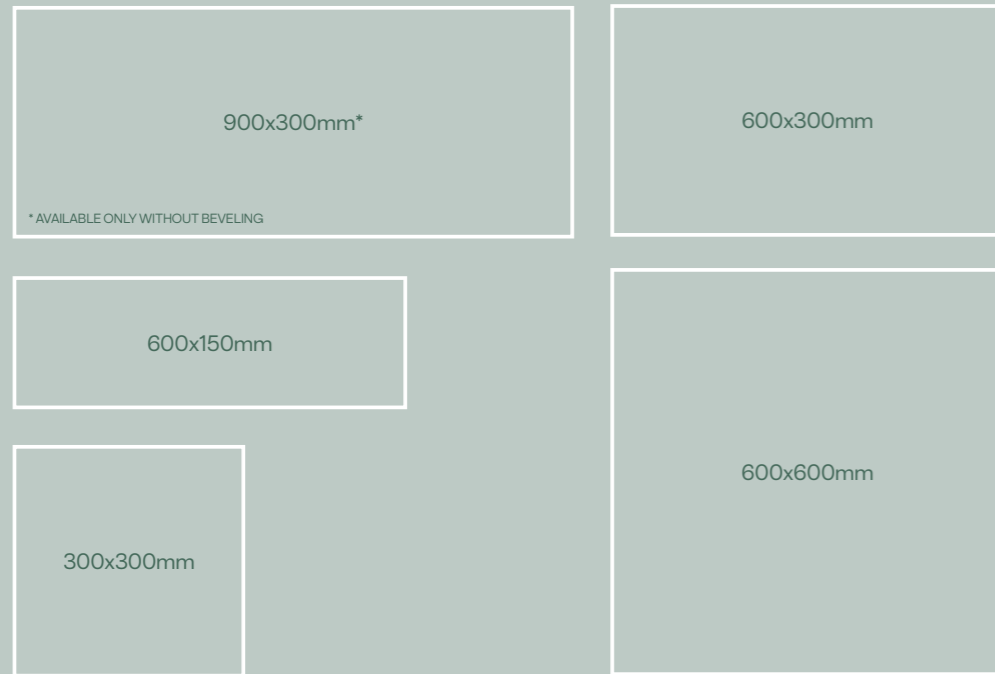

STEP 3 CHOOSE YOUR SHAPE

5 FORMATS

4 FINISHINGS

	floor	wall	
	☒		Sanded** For those seeking a customized solution, the Sanded option is the perfect choice. The surface is prepared to be finished on site, so you can select the finish that best suits your needs.
	☒	☒	PU PF** To provide a natural look and a soft touch, PU PF (pre-finished) is the right solution to be finished on site, but in a faster way due to the factory pre-applied coating.
	☒		XtraMatt+: High Resistance Acrylic UV finish suitable for residential and light commercial areas. It enhances the natural beauty and environmental friendly properties of cork floors, while assuring a high performance for a long time.
	☒		HRT: HIGH RESISTANCE TECHNOLOGY* Highly elastic resin, resulting on a natural and flexible surface with a superior wear resistance. HRT is micro scratch resistant, prevents color shading and wear resistance for heavy commercial areas and provides a warm and pleasant feeling on touch.

2 THICKNESSES

	floor	wall	
	☒	☒	4 mm
	☒		6 mm

2 BEVEL OPTIONS

	floor	wall	
	☒		No bevel
	☒	☒	4 sides 1 mm**

STEP 4 UNLEASH YOUR CREATIVITY

DIMENSIONS THOUGHT TO BE COMBINED TOGETHER

SOME EXAMPLES

The Classics

DIMENSIONS: 600x150 or 600x300 or 900x300

DIMENSIONS: 600x150 or 600x300 or 900x300

DIMENSIONS: 600x150 + 300x300 or 600x300 + 600x600

DIMENSIONS: 600x150 + 300x300 or 600x300 + 600x600

DIMENSIONS: 600x300 + 300x300 or 600x300 + 600x600

DIMENSIONS: 300x300 or 600x600