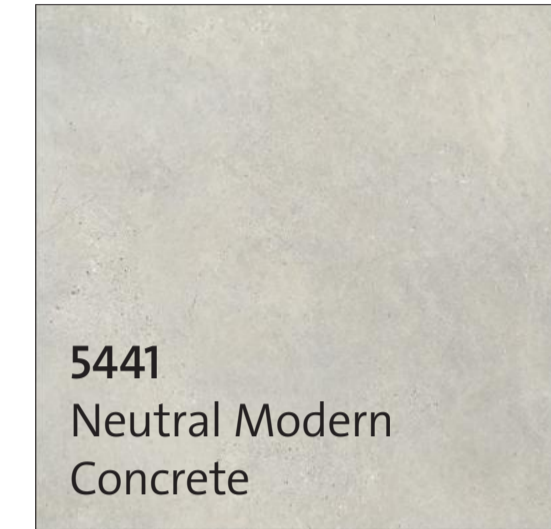

5034 | Pure Cement

5035 | Tan Cement

5126 | Silica Micro Terrazzo

914,4 x 914,4 mm

5441
Neutral Modern
Concrete

5439
Light Modern
Concrete

5443
Greige Modern
Concrete

5442
Grey Modern
Concrete